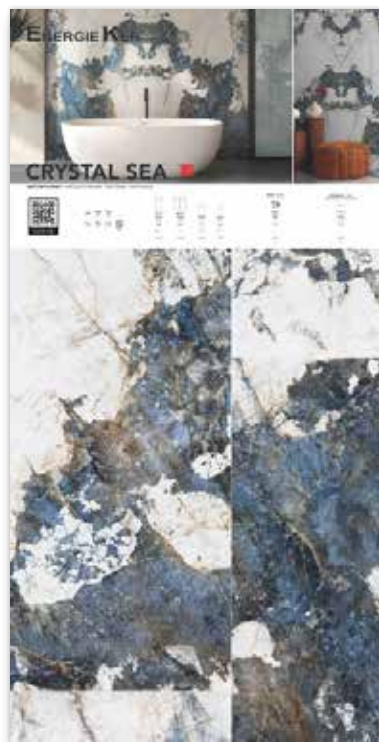

ALASKA POSATO
60x120 LCP

AMBRE CLOUD POSATO
60x120 LCP

ROYAL SODALITE POSATO
60x120 LCP

SAINT LAURENT POSATO
60x120 LCP

SARANCOLLIN POSATO
60x120 LCP

BRIGHT PRECIOUS POSATO
60x120 LCP

CRYSTAL SEA POSATO
60x120 LCP