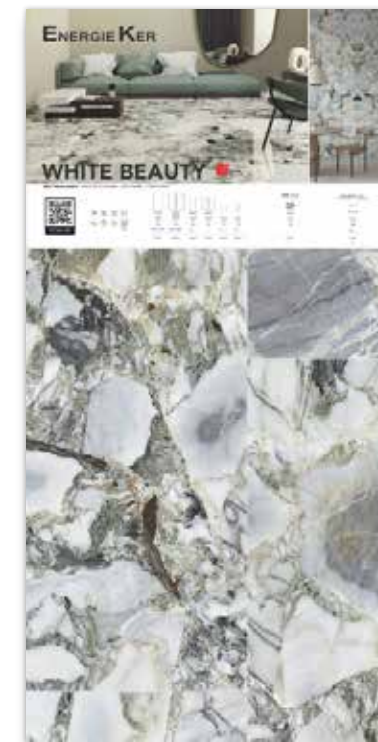

WHITE BEAUTY POSATO
60x120 LCP